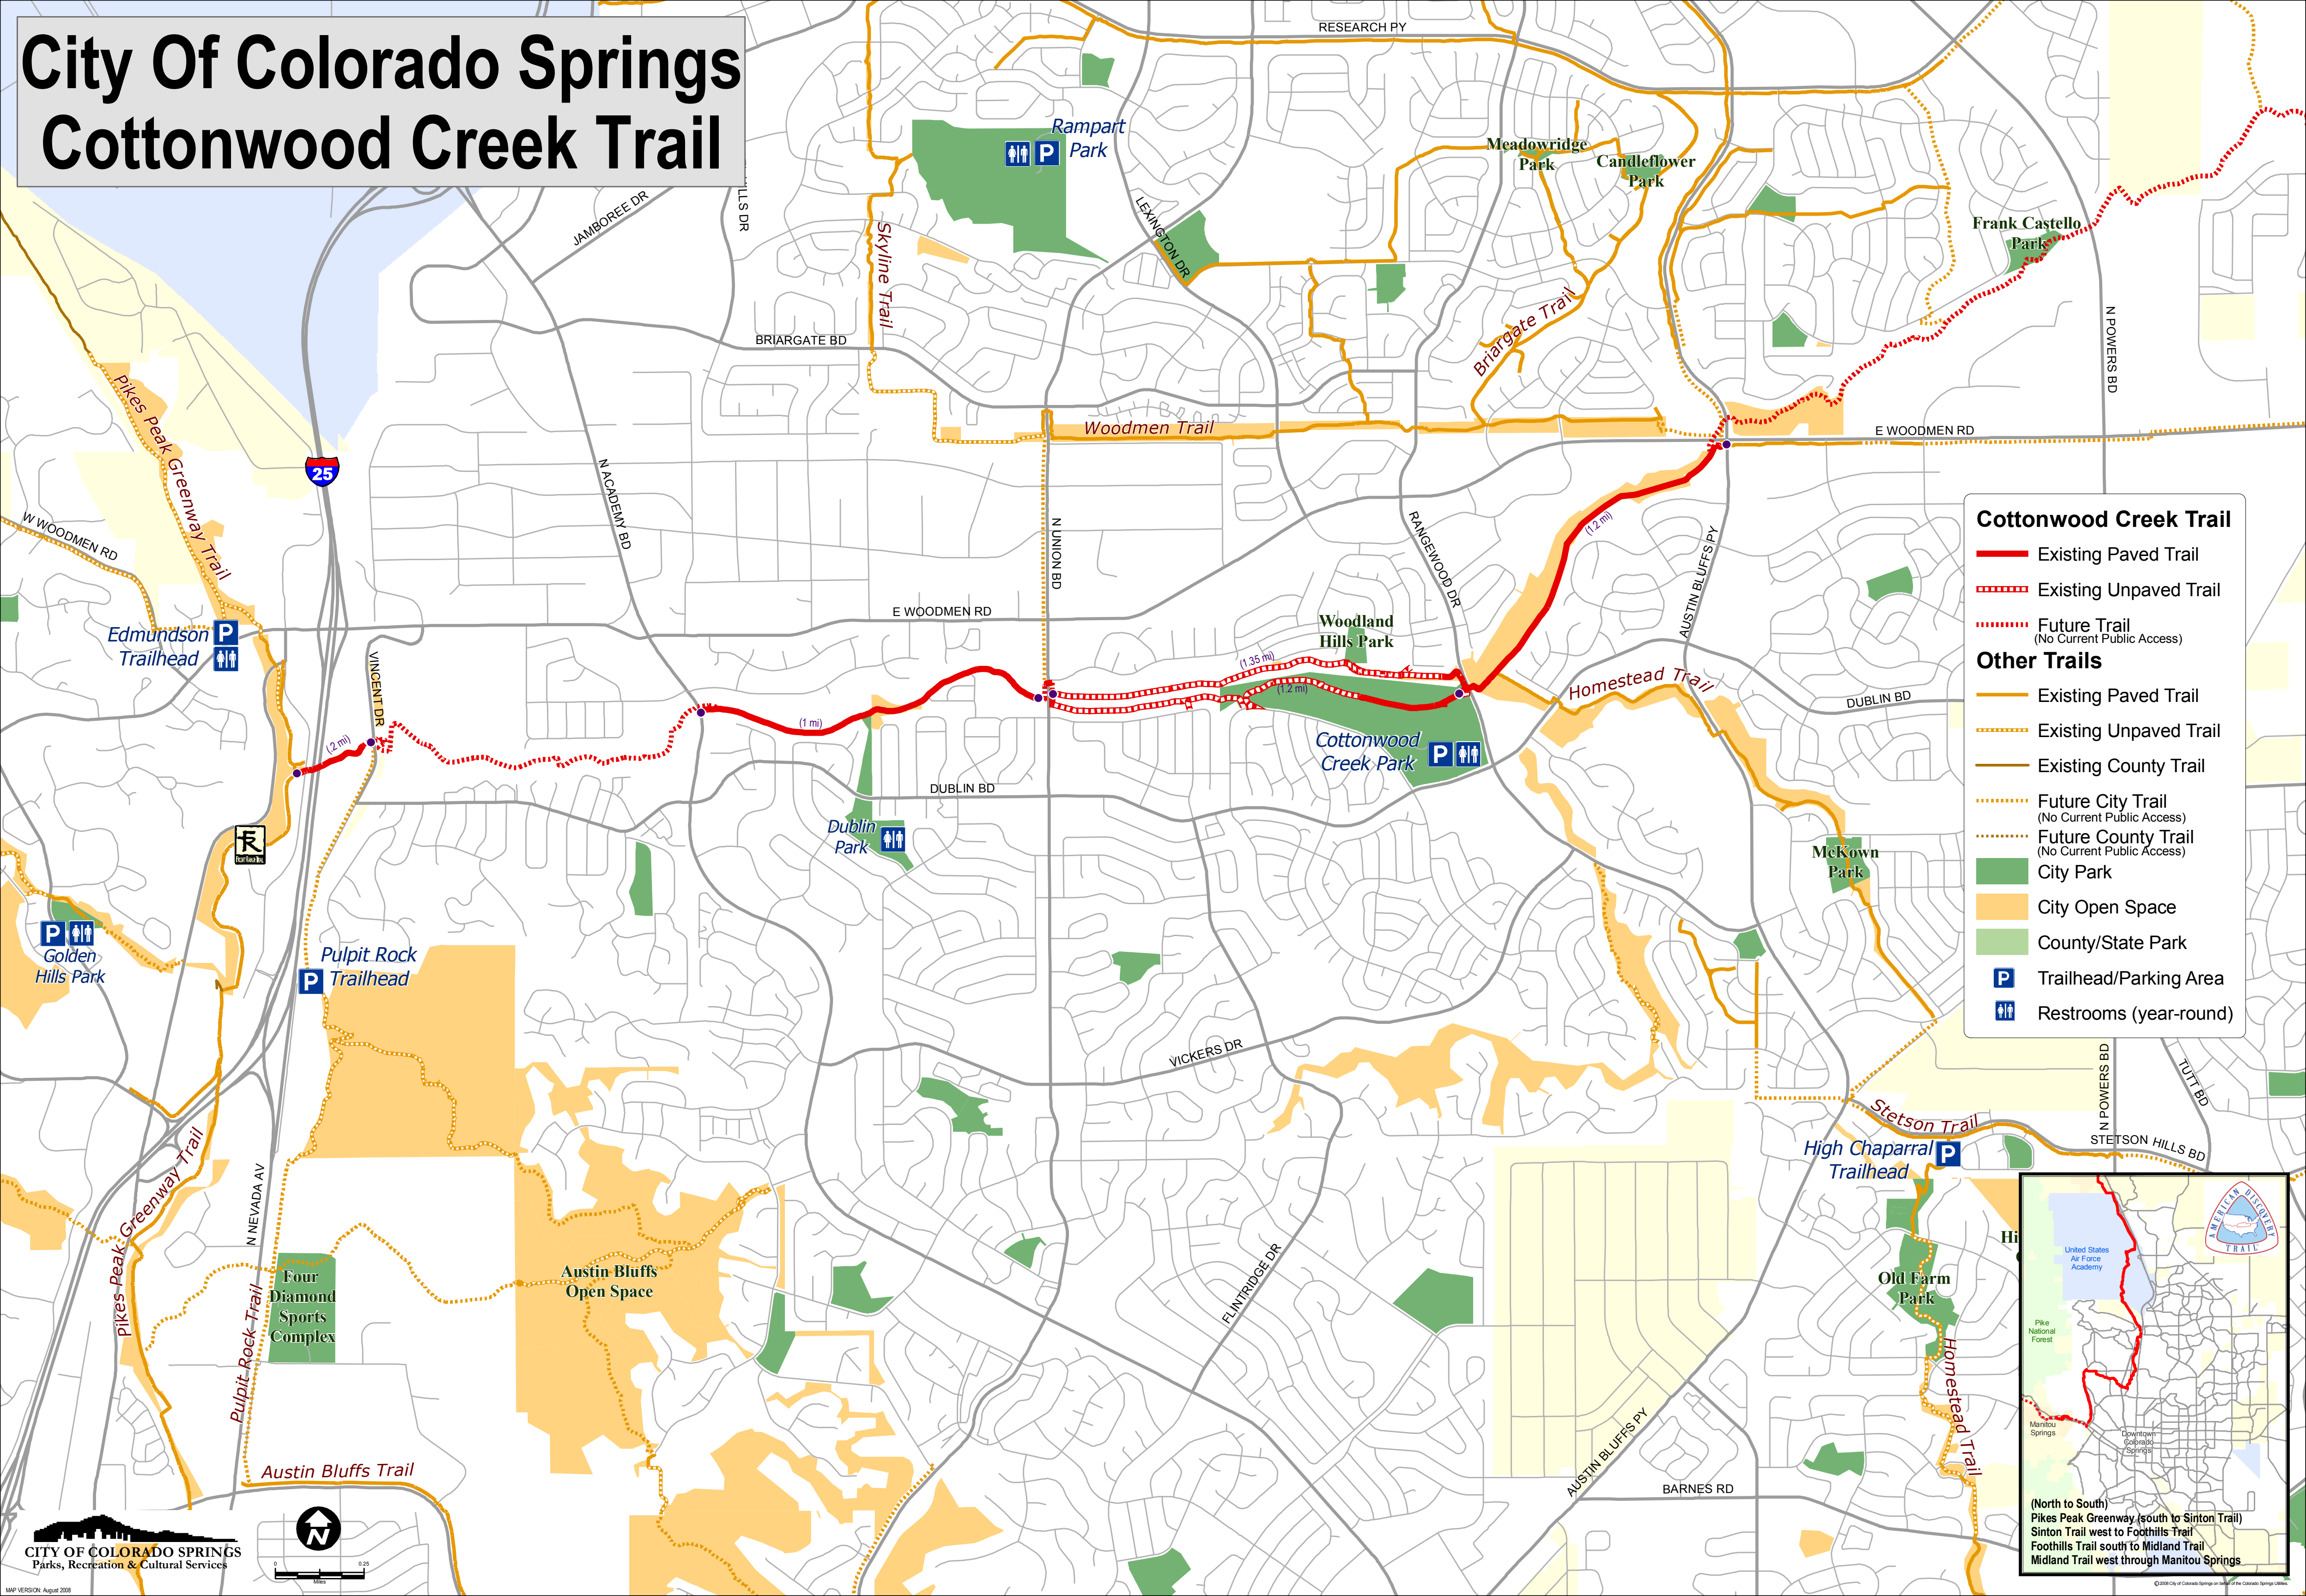

# City Of Colorado Springs Cottonwood Creek Trail

**Cottonwood Creek Trail**

- Existing Paved Trail
- Existing Unpaved Trail
- Future Trail (No Current Public Access)

**Other Trails**

- Existing Paved Trail
- Existing Unpaved Trail
- Existing County Trail
- Future City Trail (No Current Public Access)
- Future County Trail (No Current Public Access)
- City Park
- City Open Space
- County/State Park
- Trailhead/Parking Area
- Restrooms (year-round)

**AMERICAN OVERSEAS TRAIL**

(North to South)  
 Pikes Peak Greenway (south to Sinton Trail)  
 Sinton Trail west to Foothills Trail  
 Foothills Trail south to Midland Trail  
 Midland Trail west through Manitou Springs